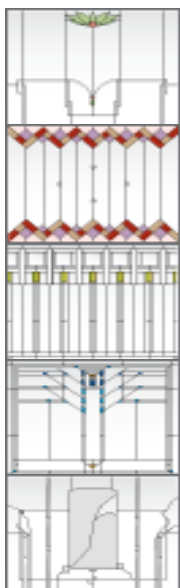

Art Glass

FRENCHWOOD HINGED
FRENCHWOOD HINGED OUTSWING
SPECIALTY WINDOWS
CASEMENTS
AWNINGS