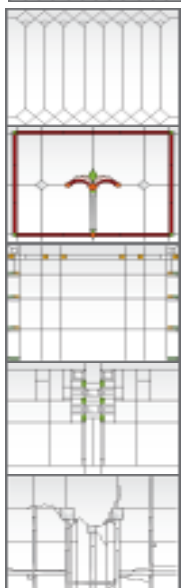

Art Glass

FRENCHWOOD HINGED
FRENCHWOOD HINGED OUTSWING
SPECIALTY WINDOWS
CASEMENTS
AWNINGS